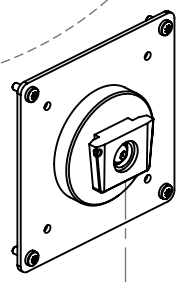

SCREEN WEIGHT INDICATOR

Rotate the Knob for appropriate screen weight.

Please ensure the bush is placed with the slot aligned with the locking grub screw.

Rotate this knob for clamp tightening.