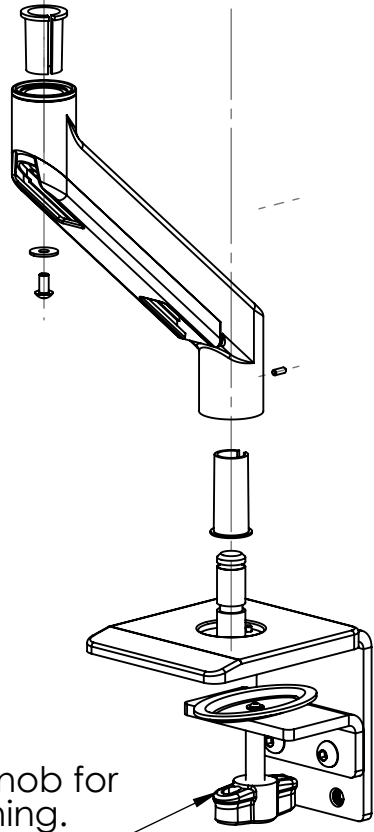

SCREEN WEIGHT INDICATOR

Rotate the Knob for appropriate screen weight.

Please ensure the bush is placed with the slot aligned with the locking grub screw.

Rotate this knob for clamp tightening.