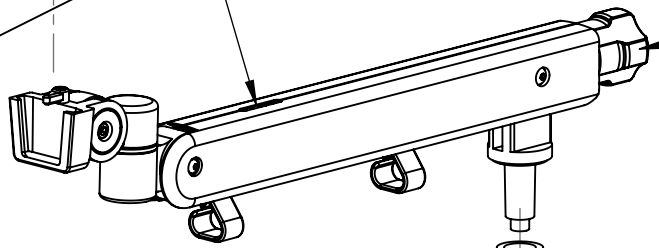

SCREEN WEIGHT INDICATOR

Rotate the Knob for appropriate screen weight.

Please ensure the bush is placed with the slot aligned with the locking grub screw.

Rotate this knob for clamp tightening.