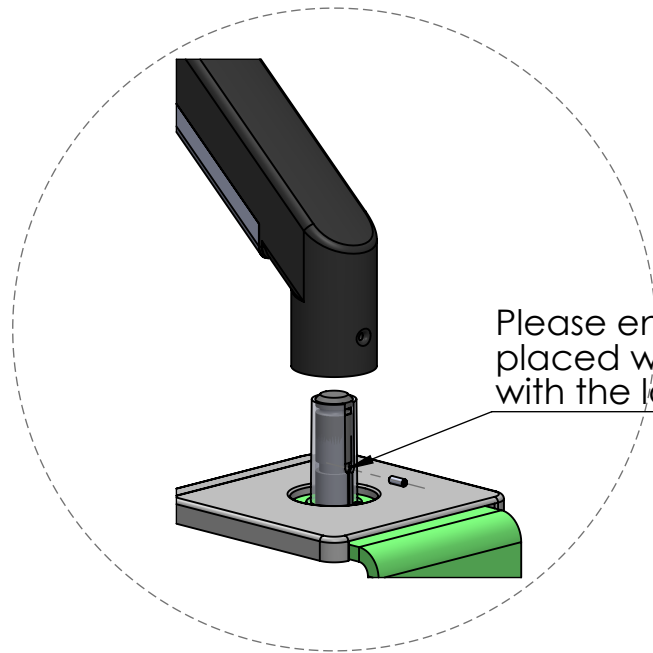

SCREEN WEIGHT INDICATOR

Rotate the Knob for appropriate screen weight.

Please ensure the bush is placed with the slot aligned with the locking grub screw.

Rotate this knob for clamp tightening.